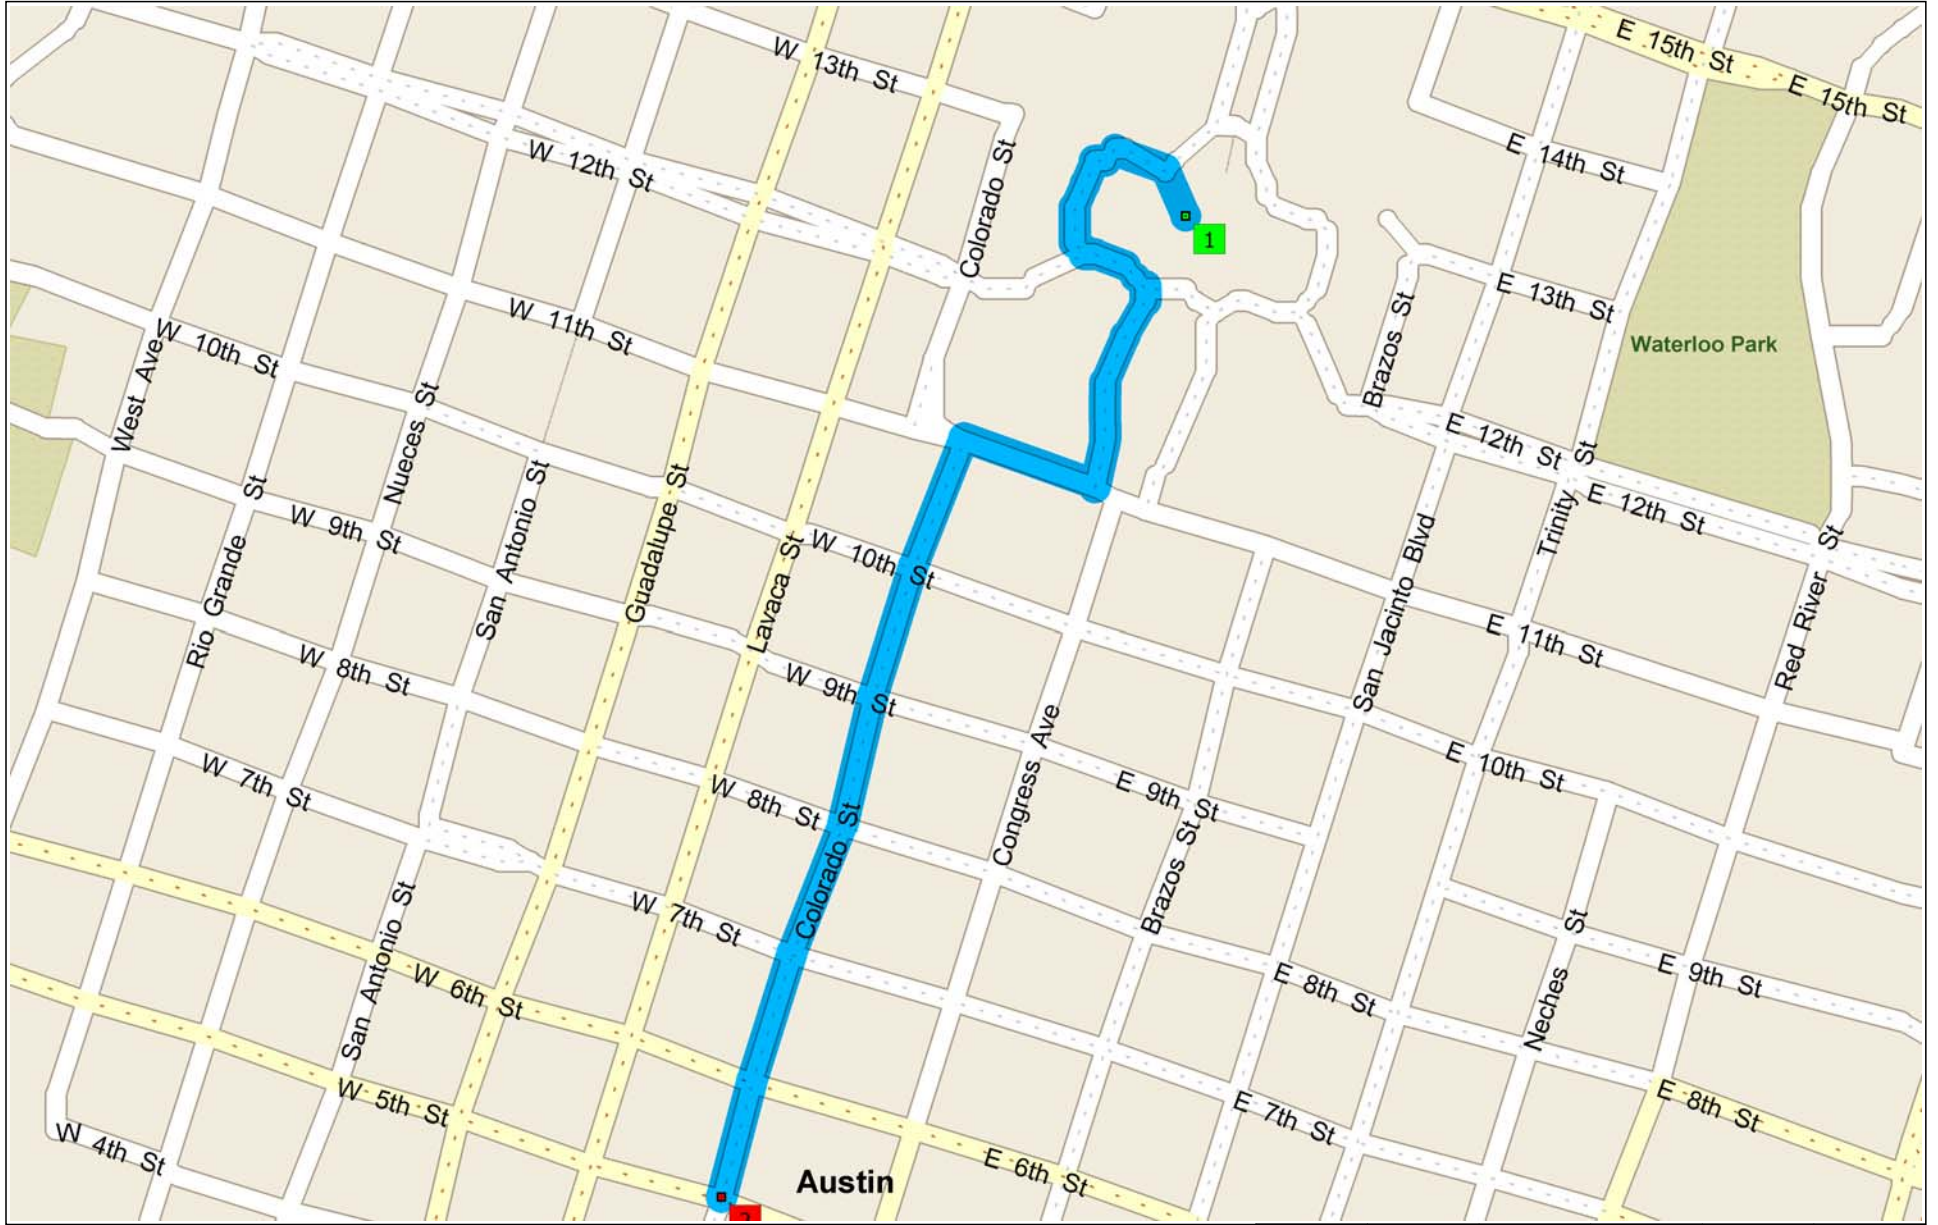

Texas State Capitol to 221 W 5th St, Austin, TX 78701

0.7 miles; 3 minutes

9:00 AM	0.0 mi	1 Depart Texas State Capitol on Local road(s) (North) for 43 yds
9:00 AM	0.1 mi	Bear LEFT (West) onto Local road(s) for 153 yds
9:00 AM	0.1 mi	Bear LEFT (South-East) onto Local road(s) for 76 yds
9:01 AM	0.2 mi	Bear RIGHT (South) onto Local road(s) for 0.1 mi
9:01 AM	0.3 mi	Turn RIGHT (West) onto W 11th St, then immediately turn LEFT (South) onto Colorado St for 0.5 mi
9:03 AM	0.7 mi	2 Arrive 221 W 5th St, Austin, TX 78701

0 yds 200 400