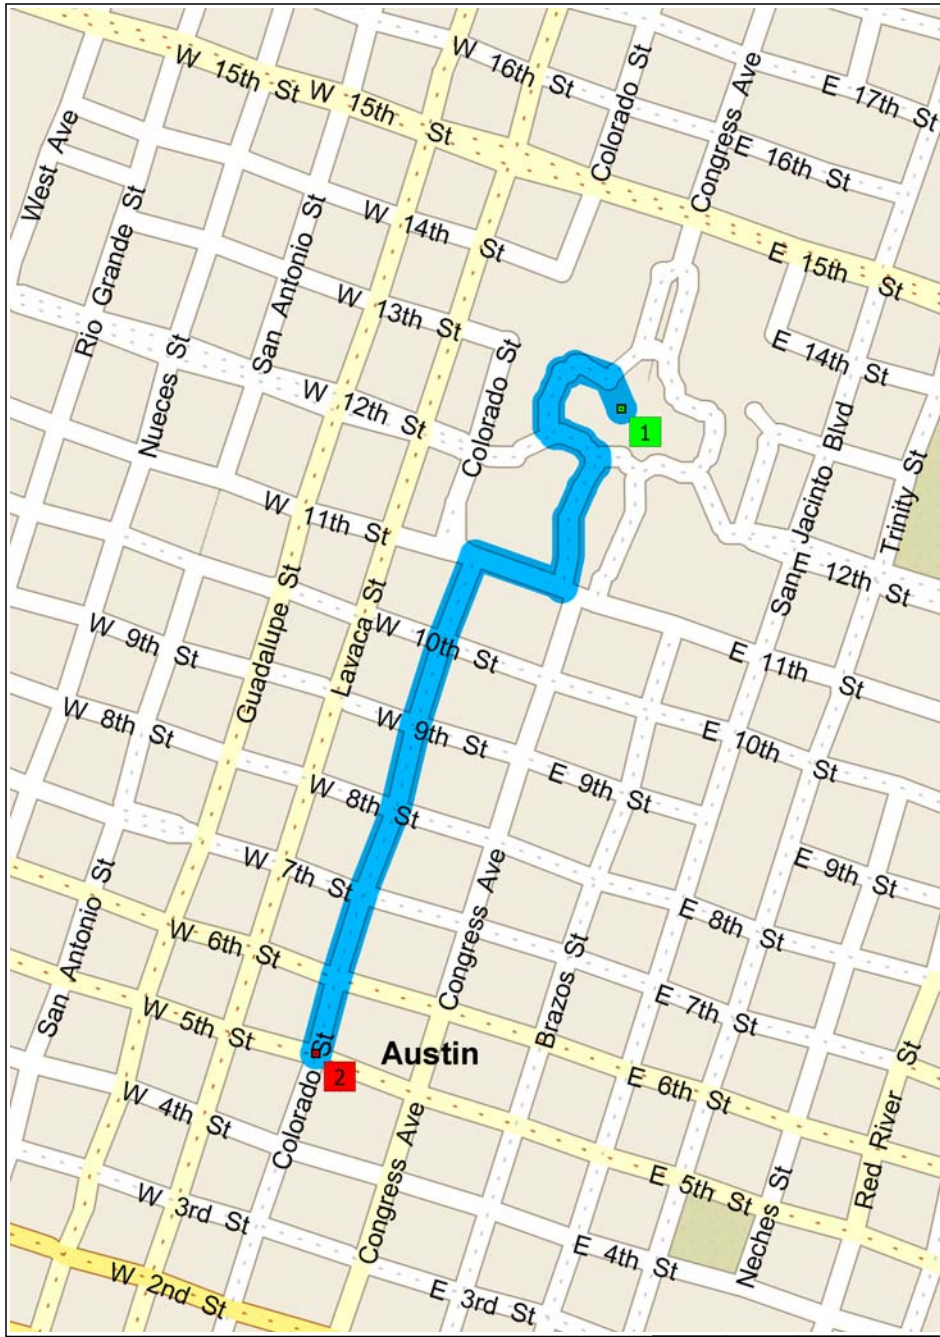

Texas State Capitol to 221 W 5th St, Austin, TX 78701

0.7 miles; 3 minutes

9:00 AM	0.0 mi	1 Depart Texas State Capitol on Local road(s) (North) for 43 yds
9:00 AM	0.1 mi	Bear LEFT (West) onto Local road(s) for 153 yds
9:00 AM	0.1 mi	Bear LEFT (South-East) onto Local road(s) for 76 yds
9:01 AM	0.2 mi	Bear RIGHT (South) onto Local road(s) for 0.1 mi
9:01 AM	0.3 mi	Turn RIGHT (West) onto W 11th St, then immediately turn LEFT (South) onto Colorado St for 0.5 mi
9:03 AM	0.7 mi	2 Arrive 221 W 5th St, Austin, TX 78701

0 yds 200 400